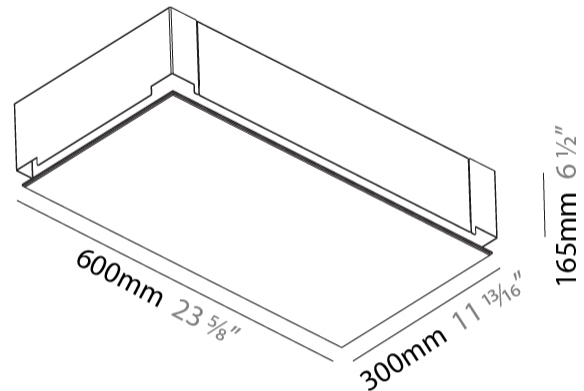

GENERAL

Series: Pi2
Subseries: Pi2 Whiteline
Brand: Prolicht
Division: Architectural
Mounting Type: Trimless
Mounting Location: Ceiling
Subcategory: Ambient

PHYSICAL

Shape: Rectangle
Length (mm): 600
Length (in): 23 5/8
Width (mm): 300
Width (in): 11 13/16
Depth (mm): 165
Depth (in): 6 1/2
Ceiling Thickness (mm): 10 / 12.5 / 15 / 25 / 30
Ceiling Thickness (in): 3/8 or 1/2 or 9/16 or 1 or 1 3/16
Min. Recessing Depth (mm): 180
Min. Recessing Depth (in): 7 1/16
Light Distribution: Direct
Weight (kg): 6.557
Weight (lbs): 14.53
Diffuser: PMMA - Opal
Fixture Material: Extruded Aluminum / Steel
Cut-out Measurements: 635mm / 25" x 335mm / 13 3/16"
Upon Request: Unique Sizes Unique Ceiling Thickness Unique Mounting Depth Spot Inserts

ELECTRICAL

Lamp Type: LED (Zhaga Standard)
Input Wattage (W): 26
Total Output Wattage (W): 23
Dimming: [Tri-Mode (Non-Dimming and Phase Dimming (120Vac only) and 0-10V Dimming)](#)
Driver Included: Yes
Driver Location: Integrated
Driver Type: Constant Current - Universal
Driver Class: Class 2
Input Voltage (V): 120 - 277
Constant Current (MA): 350

LED

[Color Temperature (°K): 3000 / 3500 / 4000](#)
Max. Delivered Lumen (lm): 1940 / 1970 / 2010
CRI: >80 CRI
Efficiency (%): 0.651
Lamp Life (hrs): 50000
Upon Request: RGB-W Tunable White Special Color Temperature CRI90

OPTICAL

RATINGS AND CERTIFICATIONS

Certified By: Certified for North American Standards
IP rating: IP20